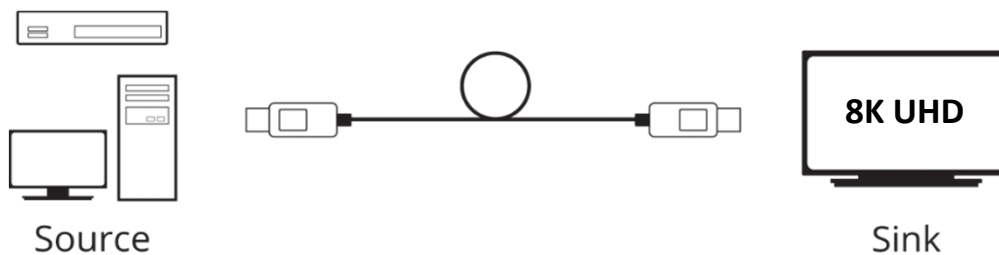

Ordering Information

LBV-O1TD400001-yyy

└─> Length (yyy)
010 : 10 m
050 : 50 m
100 : 100 m

Vitex LLC

210 Sylvan Ave, Suite 25
Englewood Cliffs, NJ 07632
(201) 296-0145
www.vitextech.com
info@vitextech.com